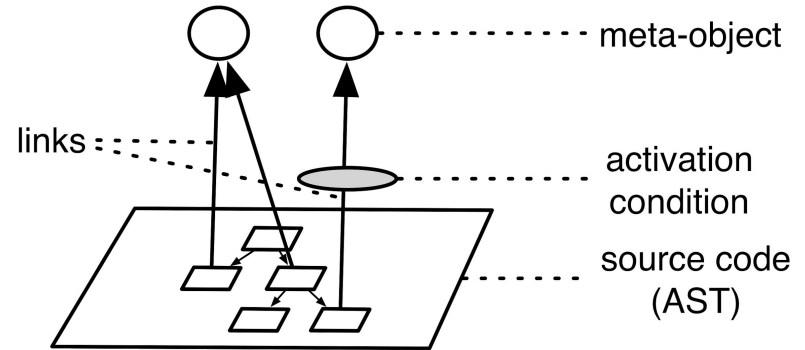

Sub-method, partial behavioral reflection with Reflectivity

Looking back on 10 years of use

- > Reflectivity implements a Meta Object Protocol
 - Sub Method Structural Reflection
 - Fine grained Behavioral Reflection
- > Properties
 - Cross cutting
 - Partial (spatial, temporal, selective reification)
 - Dynamic
- > Used extensively in research and practice over 10 years